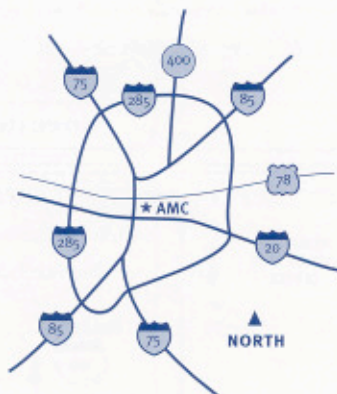

Access From All Major Thoroughfares

Interstate 75/85 South

- Take Exit 248C to the right and continue across the Interstate to the first traffic light (Boulevard N.E.)
- Turn left onto Boulevard
- Turn left onto Highland
- Turn right onto Parkway
- The AMC campus is on the right

Interstate 75/85 NORTH

- Take Exit 248C (Highway 10 East/Carter Center) to the right
- Bear right and continue to the traffic light at Boulevard
- Turn left onto Boulevard
- Turn left onto Highland
- Turn right onto Parkway
- The AMC campus is on the right

Interstate 20 EAST AND WEST

- Take Interstate 75/85 NORTH to Exit 248C (Highway 10 East/Carter Center) and exit to the right
- Bear right and continue to the traffic light at Boulevard
- Turn left onto Boulevard
- Turn left onto Highland
- Turn right onto Parkway
- The AMC campus is on the right

Marta Lines

East - West Line

- Take the Marta train to station E2 - King Memorial
- Bus #99 leaves the station every forty to fifty minutes and stops in front of AMC on Boulevard N.E.
- Bus #99 also returns from AMC to King Memorial. This bus picks up riders on the hospital side of Boulevard N.E.
- This trip takes six to ten minutes each way